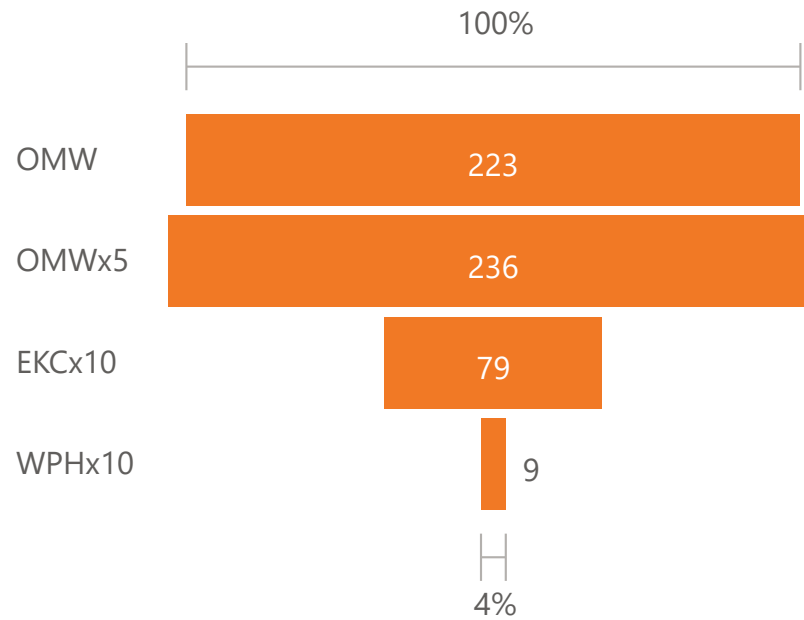

Today

0 OMW 10 OMWx5 0 EKCx10 0 WPHx10

Total

223 OMW 236 OMWx5 79 EKCx10 9 WPHx10

Most Dominant Types

Type Variety

Points

● Points (Day) ● Points (10D MA) ● Goal (Day)

Reps

● OMW ● OMWx5 ● EKCx10 ● WPHx10

Efficiency