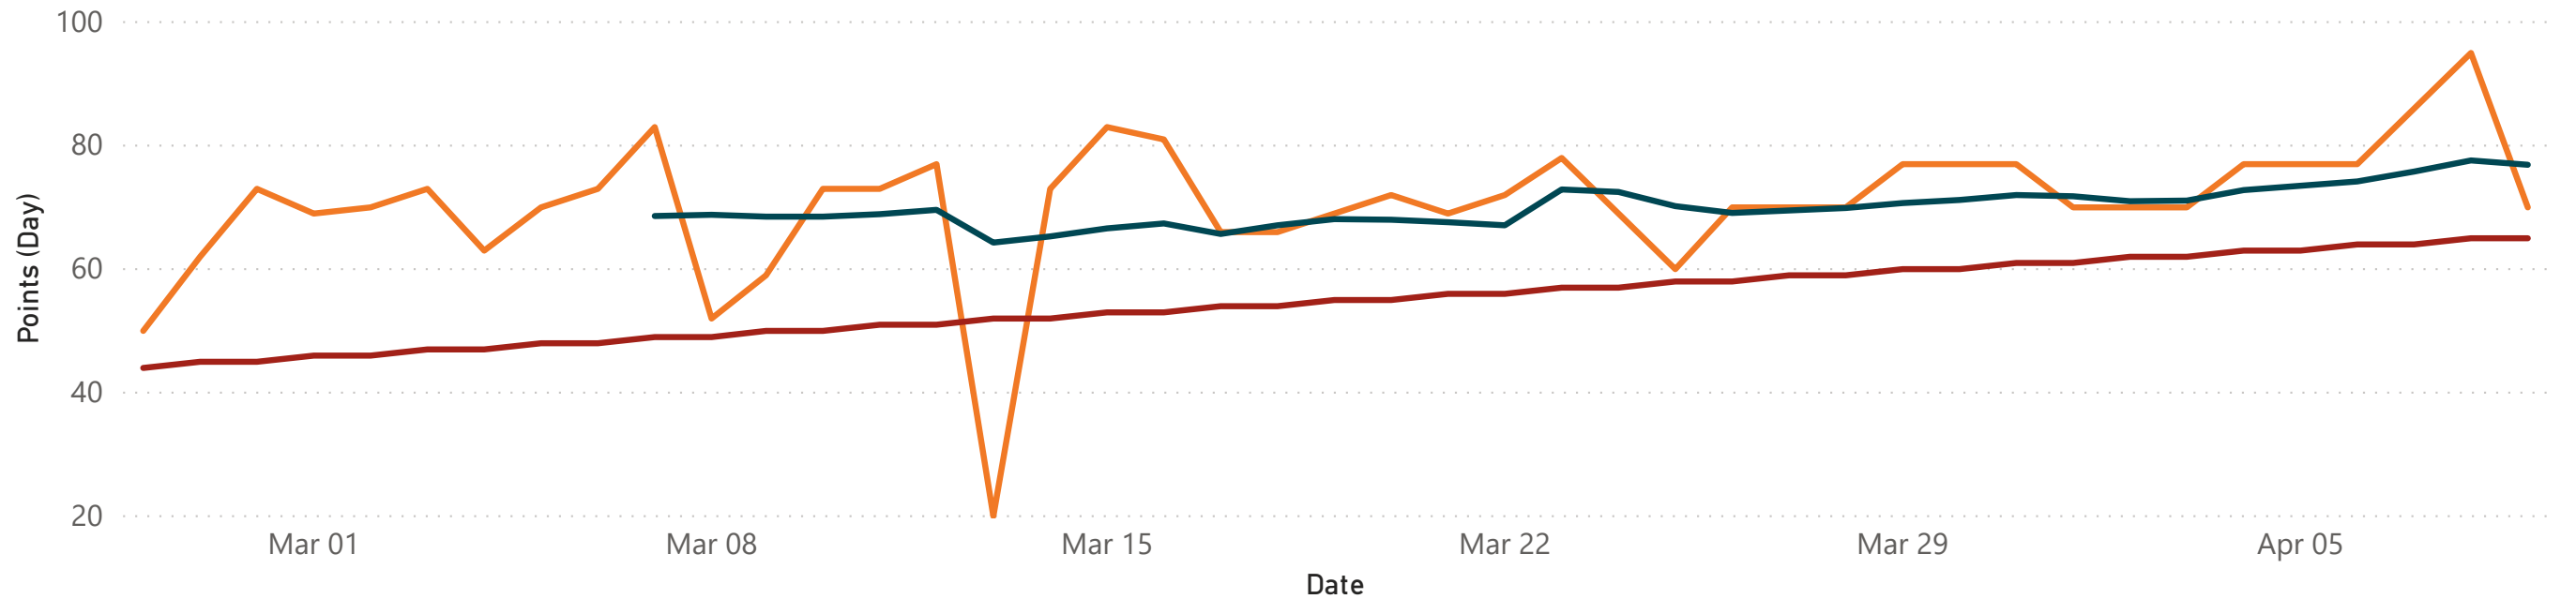

Today

0 OMW 10 OMWx5 0 EKCx10 0 WPHx10

Total

223 OMW 236 OMWx5 79 EKCx10 9 WPHx10

Most Dominant Types

Type Variety

Points

● Points (Day) ● Points (10D MA) ● Goal (Day)

Reps

● OMW ● OMWx5 ● EKCx10 ● WPHx10

Efficiency