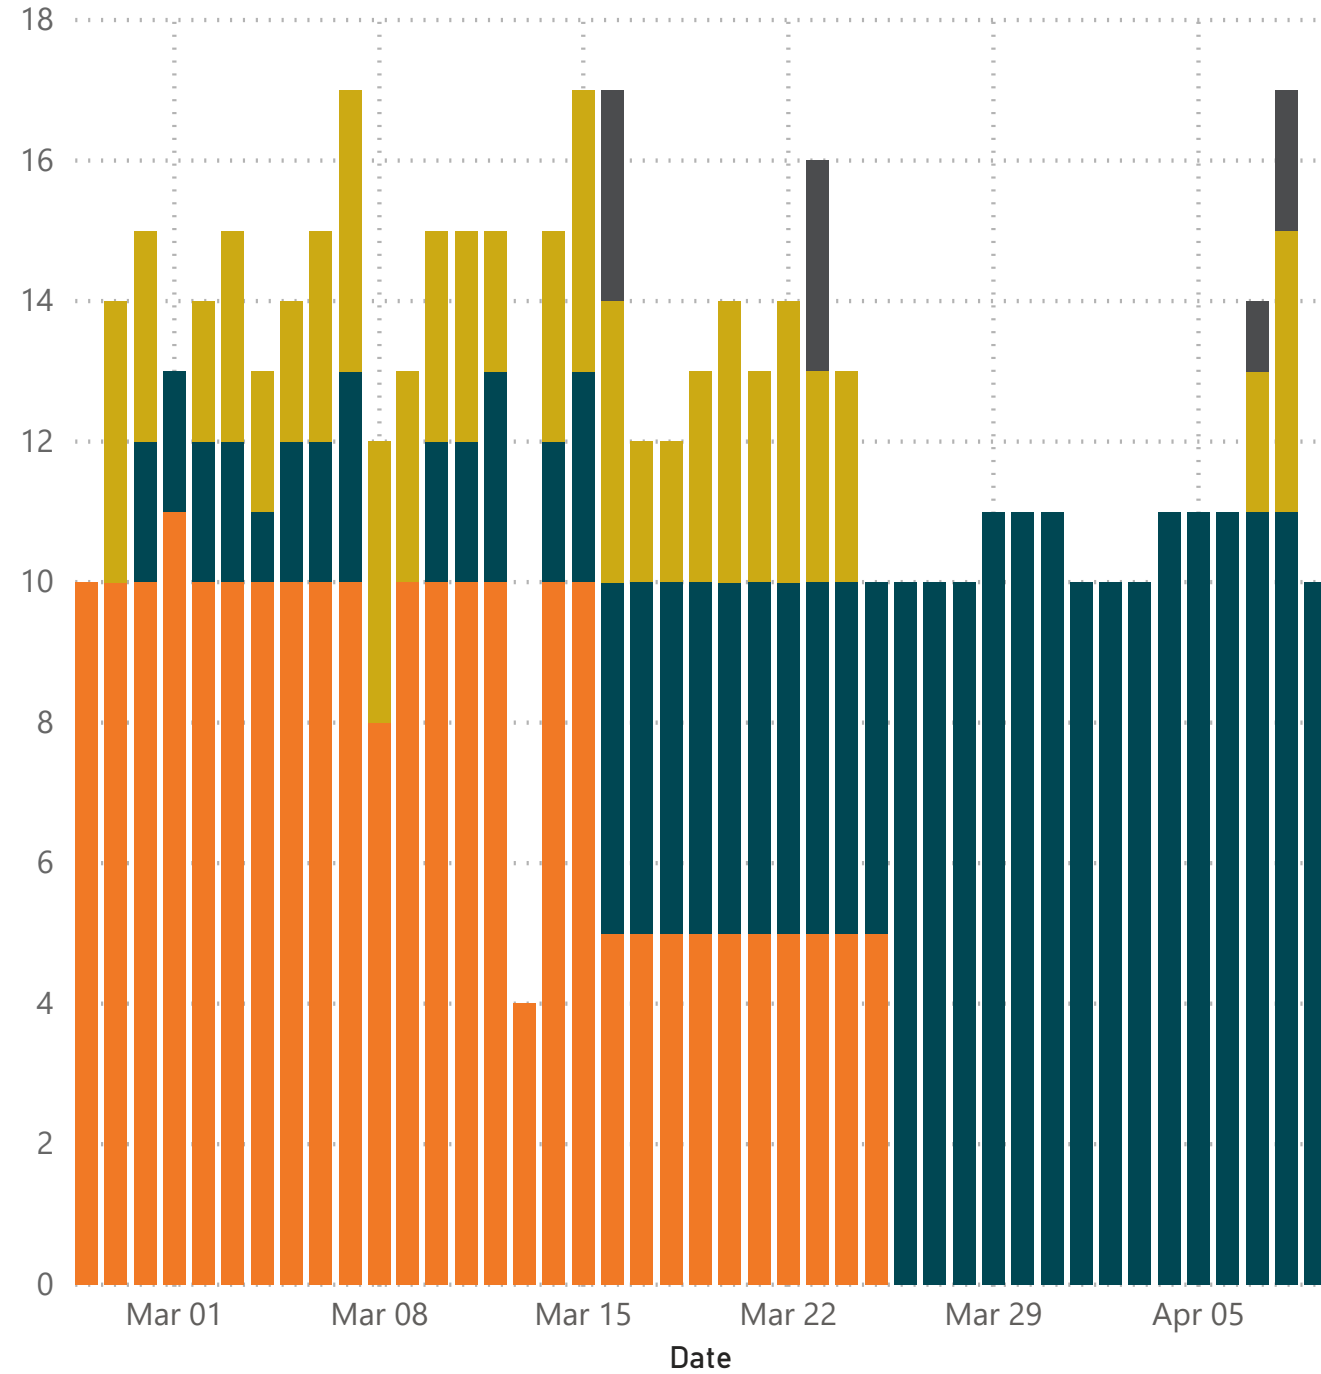

Today

0 OMW 10 OMWx5 0 EKCx10 0 WPHx10

Total

223 OMW 236 OMWx5 79 EKCx10 9 WPHx10

Most Dominant Types

Type Variety

Points

● Points (Day) ● Points (10D MA) ● Goal (Day)

Reps

● OMW ● OMWx5 ● EKCx10 ● WPHx10

Efficiency