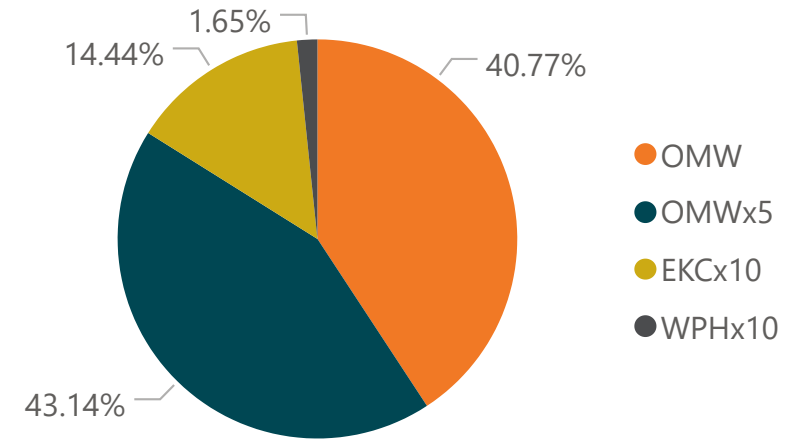

Today

0 OMW 10 OMWx5 0 EKCx10 0 WPHx10

Total

223 OMW 236 OMWx5 79 EKCx10 9 WPHx10

Most Dominant Types

Type Variety

Points

● Points (Day) ● Points (10D MA) ● Goal (Day)

Reps

● OMW ● OMWx5 ● EKCx10 ● WPHx10

Efficiency